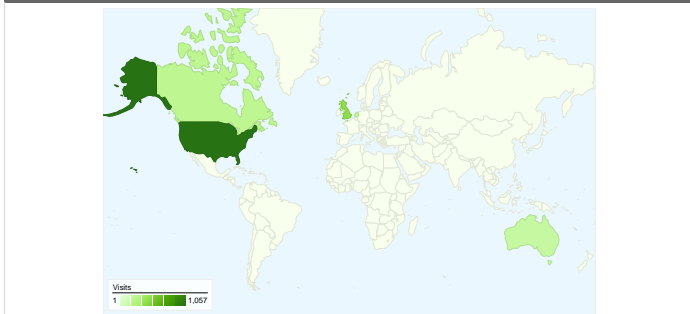

Visitors
2,191

Map Overlay world

Traffic Sources Overview

Content Overview

Pages	Page Views	% Page Views
/izzo-alex-duetto	515	6.31%
/	469	5.75%
/izzo-alex-duetto-pid-settings	433	5.31%
/e61-group-servicing	287	3.52%
/coffeetime-contents-page	272	3.33%

2,191 people visited this site

 **3,001** Visits

 **2,191** Absolute Unique Visitors

 **8,161** Page Views

 **2.72** Average Page Views

 **00:02:58** Time on Site

 **64.35%** Bounce Rate

 **66.64%** New Visits

All traffic sources sent a total of 3,001 visits

-  **6.50%** Direct Traffic
-  **35.15%** Referring Sites
-  **58.31%** Search Engines

Top Traffic Sources

Sources	Visits	% visits	Keywords	Visits	% visits
google (organic)	1,685	56.15%	izzo alex duetto	105	6.00%
phpbber.com (referral)	249	8.30%	alex duetto	48	2.74%
(direct) ((none))	195	6.50%	one way valve	43	2.46%
cofeegeek.com (referral)	141	4.70%	izzo duetto	26	1.49%
coffeetimeuk.com (referral)	85	2.83%	expobar brewtus ii	25	1.43%

3,001 visits came from 70 countries/territories

Site Usage

Country/Territory	Visits	Pages/Visit	Avg. Time on Site	% New Visits	Bounce Rate
United States	1,057	2.31	00:02:19	75.31%	67.46%
United Kingdom	447	4.23	00:04:20	47.65%	49.89%
Canada	210	2.28	00:03:02	82.38%	66.19%
Netherlands	190	2.18	00:06:03	66.32%	62.63%
Australia	157	3.12	00:03:13	68.15%	57.32%
Germany	135	2.72	00:01:59	80.74%	61.48%
Denmark	108	3.06	00:02:17	49.07%	68.52%
Finland	89	1.71	00:01:00	20.22%	85.39%
Sweden	72	3.61	00:03:26	66.67%	63.89%
Poland	70	3.07	00:03:59	30.00%	55.71%