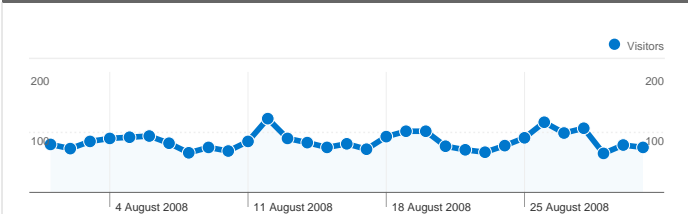

Site Usage

3,001 Visits

64.35% Bounce Rate

8,161 Page Views

00:02:58 Avg. Time on Site

2.72 Pages/Visit

66.48% % New Visits

Visitors Overview

2,191 people visited this site

 **3,001** Visits

 **2,191** Absolute Unique Visitors

 **8,161** Page Views

 **2.72** Average Page Views

 **00:02:58** Time on Site

 **64.35%** Bounce Rate

 **66.64%** New Visits

All traffic sources sent a total of 3,001 visits

-  **6.50%** Direct Traffic
-  **35.15%** Referring Sites
-  **58.31%** Search Engines

Top Traffic Sources

Sources	Visits	% visits	Keywords	Visits	% visits
google (organic)	1,685	56.15%	izzo alex duetto	105	6.00%
phpbber.com (referral)	249	8.30%	alex duetto	48	2.74%
(direct) ((none))	195	6.50%	one way valve	43	2.46%
cofeegeek.com (referral)	141	4.70%	izzo duetto	26	1.49%
coffeetimeuk.com (referral)	85	2.83%	expobar brewtus ii	25	1.43%

3,001 visits came from 70 countries/territories

Site Usage

Country/Territory	Visits	Pages/Visit	Avg. Time on Site	% New Visits	Bounce Rate
United States	1,057	2.31	00:02:19	75.31%	67.46%
United Kingdom	447	4.23	00:04:20	47.65%	49.89%
Canada	210	2.28	00:03:02	82.38%	66.19%
Netherlands	190	2.18	00:06:03	66.32%	62.63%
Australia	157	3.12	00:03:13	68.15%	57.32%
Germany	135	2.72	00:01:59	80.74%	61.48%
Denmark	108	3.06	00:02:17	49.07%	68.52%
Finland	89	1.71	00:01:00	20.22%	85.39%
Sweden	72	3.61	00:03:26	66.67%	63.89%
Poland	70	3.07	00:03:59	30.00%	55.71%