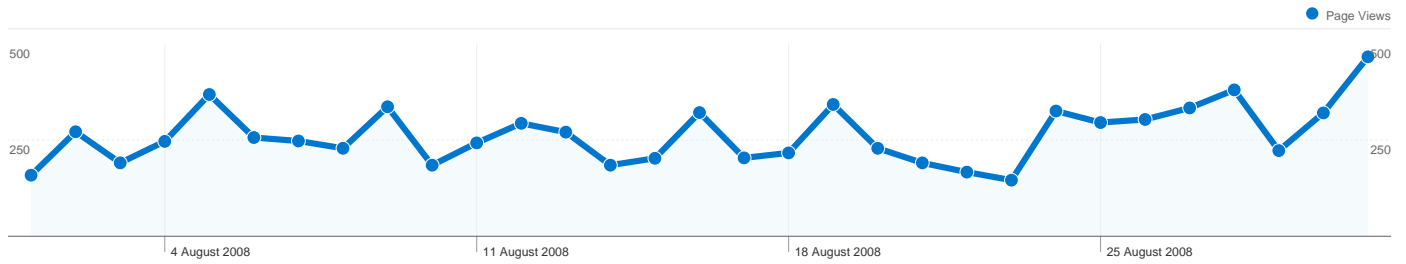

2,191 people visited this site

 **3,001** Visits

 **2,191** Absolute Unique Visitors

 **8,161** Page Views

 **2.72** Average Page Views

 **00:02:58** Time on Site

 **64.35%** Bounce Rate

 **66.64%** New Visits

All traffic sources sent a total of 3,001 visits

-  **6.50%** Direct Traffic
-  **35.15%** Referring Sites
-  **58.31%** Search Engines

Top Traffic Sources

Sources	Visits	% visits	Keywords	Visits	% visits
google (organic)	1,685	56.15%	izzo alex duetto	105	6.00%
phpbber.com (referral)	249	8.30%	alex duetto	48	2.74%
(direct) ((none))	195	6.50%	one way valve	43	2.46%
cofeegeek.com (referral)	141	4.70%	izzo duetto	26	1.49%
coffeetimeuk.com (referral)	85	2.83%	expobar brewtus ii	25	1.43%

3,001 visits came from 70 countries/territories

Site Usage

Country/Territory	Visits	Pages/Visit	Avg. Time on Site	% New Visits	Bounce Rate
United States	1,057	2.31	00:02:19	75.31%	67.46%
United Kingdom	447	4.23	00:04:20	47.65%	49.89%
Canada	210	2.28	00:03:02	82.38%	66.19%
Netherlands	190	2.18	00:06:03	66.32%	62.63%
Australia	157	3.12	00:03:13	68.15%	57.32%
Germany	135	2.72	00:01:59	80.74%	61.48%
Denmark	108	3.06	00:02:17	49.07%	68.52%
Finland	89	1.71	00:01:00	20.22%	85.39%
Sweden	72	3.61	00:03:26	66.67%	63.89%
Poland	70	3.07	00:03:59	30.00%	55.71%

1 - 10 of 70

Pages on this site were viewed a total of 8,161 times

 **8,161** Page Views

 **5,782** Unique Views

 **64.35%** Bounce Rate

Top Content

Pages	Page Views	% Page Views
/izzo-alex-duetto	515	6.31%
/	469	5.75%
/izzo-alex-duetto-pid-settings	433	5.31%
/e61-group-servicing	287	3.52%
/coffeetime-contents-page	272	3.33%