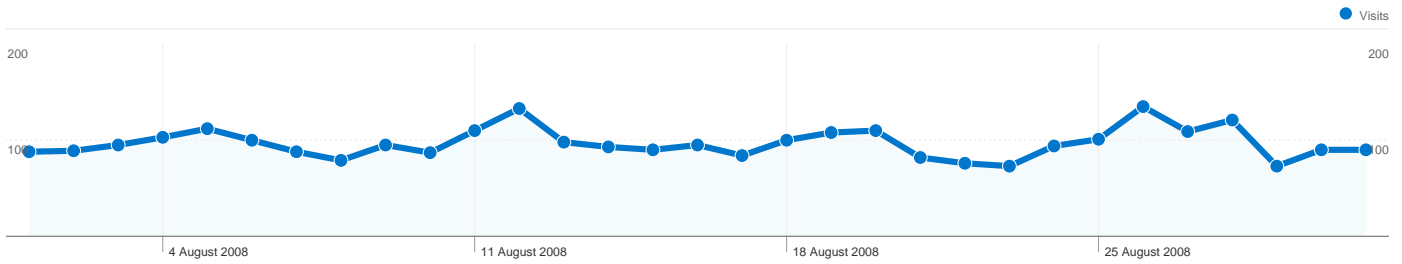

Site Usage

3,001 Visits

64.35% Bounce Rate

8,161 Page Views

00:02:58 Avg. Time on Site

2.72 Pages/Visit

66.48% % New Visits

Visitors Overview

2,191 people visited this site

 **3,001** Visits

 **2,191** Absolute Unique Visitors

 **8,161** Page Views

 **2.72** Average Page Views

 **00:02:58** Time on Site

 **64.35%** Bounce Rate

 **66.64%** New Visits

All traffic sources sent a total of 3,001 visits

-  **6.50%** Direct Traffic
-  **35.15%** Referring Sites
-  **58.31%** Search Engines

Top Traffic Sources

Sources	Visits	% visits	Keywords	Visits	% visits
google (organic)	1,685	56.15%	izzo alex duetto	105	6.00%
phpbber.com (referral)	249	8.30%	alex duetto	48	2.74%
(direct) ((none))	195	6.50%	one way valve	43	2.46%
cofeegeek.com (referral)	141	4.70%	izzo duetto	26	1.49%
coffeetimeuk.com (referral)	85	2.83%	expobar brewtus ii	25	1.43%

3,001 visits came from 70 countries/territories

Site Usage

Country/Territory	Visits	Pages/Visit	Avg. Time on Site	% New Visits	Bounce Rate
United States	1,057	2.31	00:02:19	75.31%	67.46%
United Kingdom	447	4.23	00:04:20	47.65%	49.89%
Canada	210	2.28	00:03:02	82.38%	66.19%
Netherlands	190	2.18	00:06:03	66.32%	62.63%
Australia	157	3.12	00:03:13	68.15%	57.32%
Germany	135	2.72	00:01:59	80.74%	61.48%
Denmark	108	3.06	00:02:17	49.07%	68.52%
Finland	89	1.71	00:01:00	20.22%	85.39%
Sweden	72	3.61	00:03:26	66.67%	63.89%
Poland	70	3.07	00:03:59	30.00%	55.71%