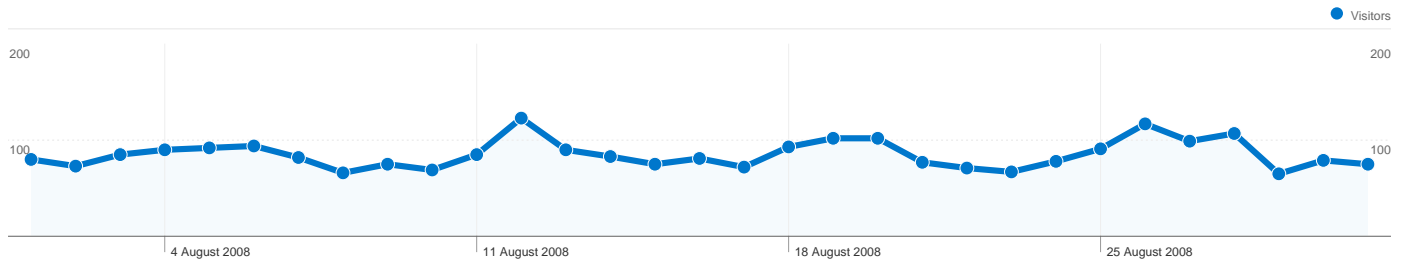

Site Usage

3,001 Visits

64.35% Bounce Rate

8,161 Page Views

00:02:58 Avg. Time on Site

2.72 Pages/Visit

66.48% % New Visits

Visitors Overview

Visitors
2,191

Map Overlay world

Traffic Sources Overview

Content Overview

Pages	Page Views	% Page Views
/izzo-alex-duetto	515	6.31%
/	469	5.75%
/izzo-alex-duetto-pid-settings	433	5.31%
/e61-group-servicing	287	3.52%
/coffeetime-contents-page	272	3.33%

2,191 people visited this site

 **3,001** Visits

 **2,191** Absolute Unique Visitors

 **8,161** Page Views

 **2.72** Average Page Views

 **00:02:58** Time on Site

 **64.35%** Bounce Rate

 **66.64%** New Visits

All traffic sources sent a total of 3,001 visits

-  **6.50%** Direct Traffic
-  **35.15%** Referring Sites
-  **58.31%** Search Engines

Top Traffic Sources

Sources	Visits	% visits	Keywords	Visits	% visits
google (organic)	1,685	56.15%	izzo alex duetto	105	6.00%
phpbber.com (referral)	249	8.30%	alex duetto	48	2.74%
(direct) ((none))	195	6.50%	one way valve	43	2.46%
cofeegeek.com (referral)	141	4.70%	izzo duetto	26	1.49%
coffeetimeuk.com (referral)	85	2.83%	expobar brewtus ii	25	1.43%