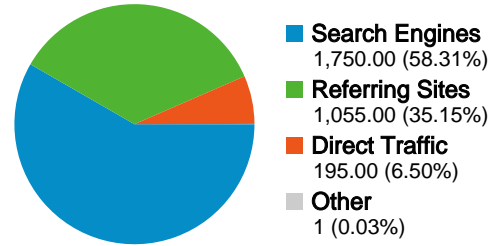

2,191 people visited this site

 **3,001** Visits

 **2,191** Absolute Unique Visitors

 **8,161** Page Views

 **2.72** Average Page Views

 **00:02:58** Time on Site

 **64.35%** Bounce Rate

 **66.64%** New Visits

All traffic sources sent a total of 3,001 visits

-  **6.50%** Direct Traffic
-  **35.15%** Referring Sites
-  **58.31%** Search Engines

Top Traffic Sources

Sources	Visits	% visits	Keywords	Visits	% visits
google (organic)	1,685	56.15%	izzo alex duetto	105	6.00%
phpbber.com (referral)	249	8.30%	alex duetto	48	2.74%
(direct) ((none))	195	6.50%	one way valve	43	2.46%
cofeegeek.com (referral)	141	4.70%	izzo duetto	26	1.49%
coffeetimeuk.com (referral)	85	2.83%	expobar brewtus ii	25	1.43%

3,001 visits came from 70 countries/territories

Site Usage

Country/Territory	Visits	Pages/Visit	Avg. Time on Site	% New Visits	Bounce Rate
United States	1,057	2.31	00:02:19	75.31%	67.46%
United Kingdom	447	4.23	00:04:20	47.65%	49.89%
Canada	210	2.28	00:03:02	82.38%	66.19%
Netherlands	190	2.18	00:06:03	66.32%	62.63%
Australia	157	3.12	00:03:13	68.15%	57.32%
Germany	135	2.72	00:01:59	80.74%	61.48%
Denmark	108	3.06	00:02:17	49.07%	68.52%
Finland	89	1.71	00:01:00	20.22%	85.39%
Sweden	72	3.61	00:03:26	66.67%	63.89%
Poland	70	3.07	00:03:59	30.00%	55.71%