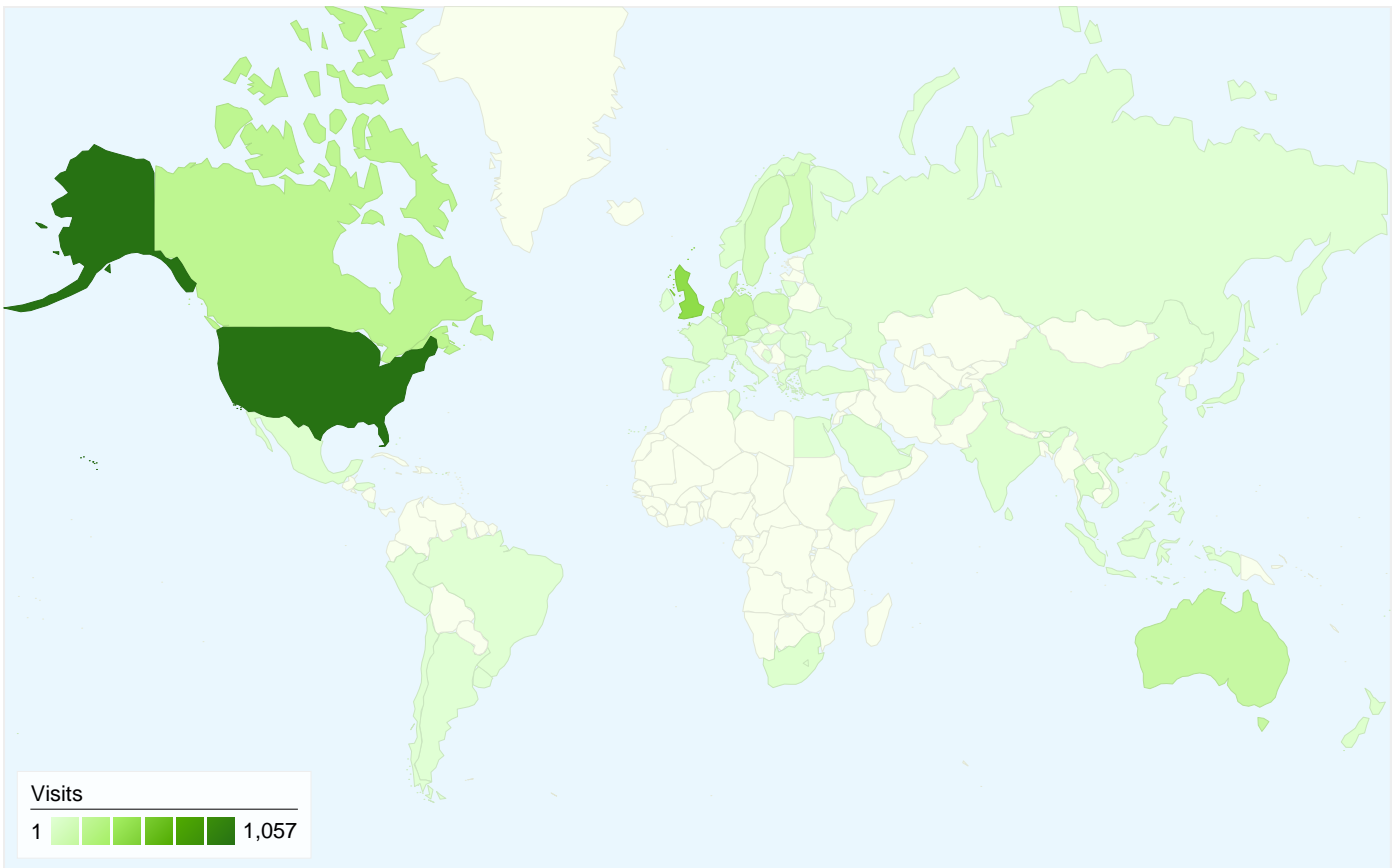

2,191 people visited this site

 **3,001** Visits

 **2,191** Absolute Unique Visitors

 **8,161** Page Views

 **2.72** Average Page Views

 **00:02:58** Time on Site

 **64.35%** Bounce Rate

 **66.64%** New Visits

Technical Profile

Browser	Visits	% visits	Connection Speed	Visits	% visits
Internet Explorer	1,407	46.88%	DSL	1,218	40.59%
Firefox	1,120	37.32%	Unknown	758	25.26%
Safari	292	9.73%	Cable	714	23.79%
Opera	149	4.97%	T1	226	7.53%
Mozilla	20	0.67%	Dialup	68	2.27%

All traffic sources sent a total of 3,001 visits

-  **6.50%** Direct Traffic
-  **35.15%** Referring Sites
-  **58.31%** Search Engines

Top Traffic Sources

Sources	Visits	% visits	Keywords	Visits	% visits
google (organic)	1,685	56.15%	izzo alex duetto	105	6.00%
phpbber.com (referral)	249	8.30%	alex duetto	48	2.74%
(direct) ((none))	195	6.50%	one way valve	43	2.46%
cofeegeek.com (referral)	141	4.70%	izzo duetto	26	1.49%
coffeetimeuk.com (referral)	85	2.83%	expobar brewtus ii	25	1.43%

3,001 visits came from 70 countries/territories

Site Usage

Country/Territory	Visits	Pages/Visit	Avg. Time on Site	% New Visits	Bounce Rate
United States	1,057	2.31	00:02:19	75.31%	67.46%
United Kingdom	447	4.23	00:04:20	47.65%	49.89%
Canada	210	2.28	00:03:02	82.38%	66.19%
Netherlands	190	2.18	00:06:03	66.32%	62.63%
Australia	157	3.12	00:03:13	68.15%	57.32%
Germany	135	2.72	00:01:59	80.74%	61.48%
Denmark	108	3.06	00:02:17	49.07%	68.52%
Finland	89	1.71	00:01:00	20.22%	85.39%
Sweden	72	3.61	00:03:26	66.67%	63.89%
Poland	70	3.07	00:03:59	30.00%	55.71%