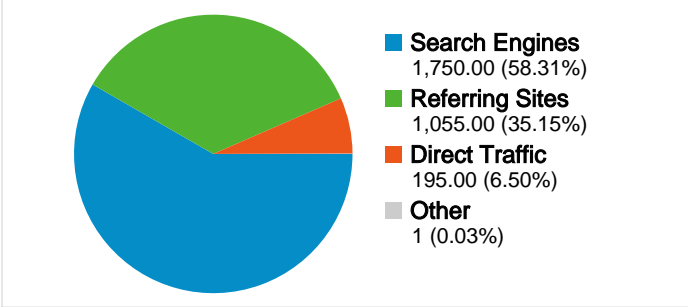

Traffic Sources Overview

Content Overview

Pages	Page Views	% Page Views
/izzo-alex-duetto	515	6.31%
/	469	5.75%
/izzo-alex-duetto-pid-settings	433	5.31%
/e61-group-servicing	287	3.52%
/coffeetime-contents-page	272	3.33%