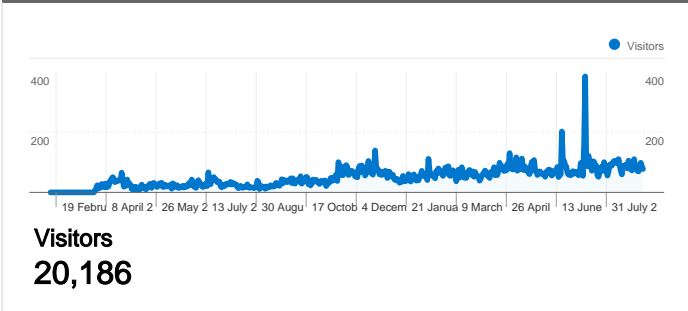

Site Usage

29,841 Visits

92,155 Page Views

3.09 Pages/Visit

62.47% Bounce Rate

00:02:58 Avg. Time on Site

67.64% % New Visits

Visitors Overview

20,186 people visited this site

-  **29,841** Visits
-  **20,186** Absolute Unique Visitors
-  **92,155** Page Views
-  **3.09** Average Page Views
-  **00:02:58** Time on Site
-  **62.47%** Bounce Rate
-  **67.76%** New Visits

All traffic sources sent a total of 29,841 visits

-  **9.44% Direct Traffic**
-  **38.06% Referring Sites**
-  **52.49% Search Engines**

Top Traffic Sources

Sources	Visits	% visits
google (organic)	14,748	49.42%
phpbber.com (referral)	2,888	9.68%
(direct) ((none))	2,818	9.44%
home-barista.com (referral)	1,545	5.18%
coffeetimeuk.com (referral)	846	2.84%

1 - 10 of 138

Pages on this site were viewed a total of 92,155 times

 **92,155** Page Views

 **62,939** Unique Views

 **62.47%** Bounce Rate

Top Content

Pages	Page Views	% Page Views
/	9,414	10.22%
/coffeetime-contents-page	3,050	3.31%
/start	2,408	2.61%
/expobar-brewtus-ii	2,395	2.60%
/izzo-alex-duetto	2,065	2.24%