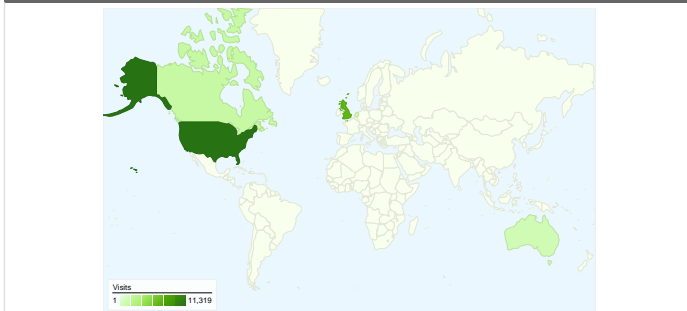

Site Usage

29,841 Visits

92,155 Page Views

3.09 Pages/Visit

62.47% Bounce Rate

00:02:58 Avg. Time on Site

67.64% % New Visits

Visitors Overview

Map Overlay world

Traffic Sources Overview

Content Overview

Pages	Page Views	% Page Views
/	9,414	10.22%
/coffeetime-contents-page	3,050	3.31%
/start	2,408	2.61%
/expobar-brewtus-ii	2,395	2.60%
/izzo-alex-duetto	2,065	2.24%

20,186 people visited this site

-  **29,841** Visits
-  **20,186** Absolute Unique Visitors
-  **92,155** Page Views
-  **3.09** Average Page Views
-  **00:02:58** Time on Site
-  **62.47%** Bounce Rate
-  **67.76%** New Visits

All traffic sources sent a total of 29,841 visits

-  **9.44% Direct Traffic**
-  **38.06% Referring Sites**
-  **52.49% Search Engines**

Top Traffic Sources

Sources	Visits	% visits
google (organic)	14,748	49.42%
phpbber.com (referral)	2,888	9.68%
(direct) ((none))	2,818	9.44%
home-barista.com (referral)	1,545	5.18%
coffeetimeuk.com (referral)	846	2.84%