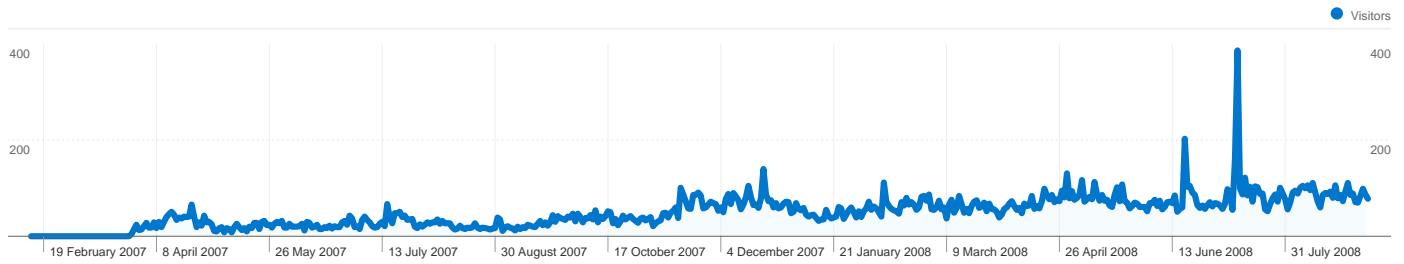

Site Usage

29,841 Visits

92,155 Page Views

3.09 Pages/Visit

62.47% Bounce Rate

00:02:58 Avg. Time on Site

67.64% % New Visits

Visitors Overview

Map Overlay world

Traffic Sources Overview

Content Overview

Pages	Page Views	% Page Views
/	9,414	10.22%
/coffeetime-contents-page	3,050	3.31%
/start	2,408	2.61%
/expobar-brewtus-ii	2,395	2.60%
/izzo-alex-duetto	2,065	2.24%

20,186 people visited this site

-  **29,841** Visits
-  **20,186** Absolute Unique Visitors
-  **92,155** Page Views
-  **3.09** Average Page Views
-  **00:02:58** Time on Site
-  **62.47%** Bounce Rate
-  **67.76%** New Visits

All traffic sources sent a total of 29,841 visits

-  **9.44% Direct Traffic**
-  **38.06% Referring Sites**
-  **52.49% Search Engines**

Top Traffic Sources

Sources	Visits	% visits
google (organic)	14,748	49.42%
phpbber.com (referral)	2,888	9.68%
(direct) ((none))	2,818	9.44%
home-barista.com (referral)	1,545	5.18%
coffeetimeuk.com (referral)	846	2.84%