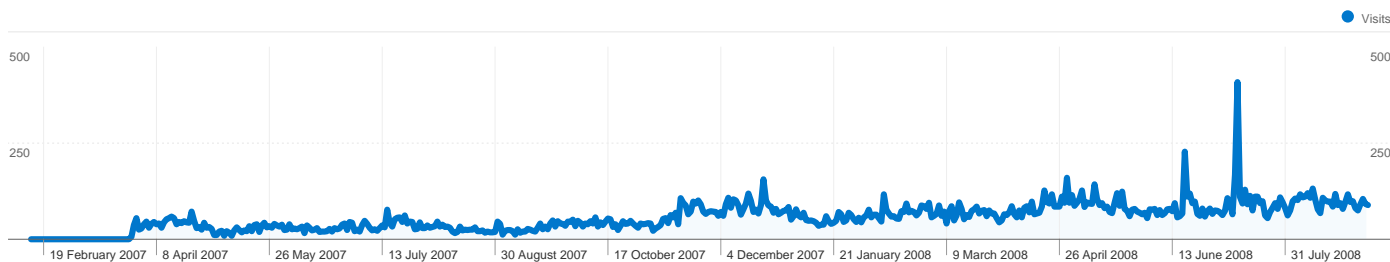

Site Usage

29,841 Visits

92,155 Page Views

3.09 Pages/Visit

62.47% Bounce Rate

00:02:58 Avg. Time on Site

67.64% % New Visits

Visitors Overview

Map Overlay world

Traffic Sources Overview

Content Overview

Pages	Page Views	% Page Views
/	9,414	10.22%
/coffeetime-contents-page	3,050	3.31%
/start	2,408	2.61%
/expobar-brewtus-ii	2,395	2.60%
/izzo-alex-duetto	2,065	2.24%

20,186 people visited this site

-  **29,841** Visits
-  **20,186** Absolute Unique Visitors
-  **92,155** Page Views
-  **3.09** Average Page Views
-  **00:02:58** Time on Site
-  **62.47%** Bounce Rate
-  **67.76%** New Visits

All traffic sources sent a total of 29,841 visits

-  **9.44% Direct Traffic**
-  **38.06% Referring Sites**
-  **52.49% Search Engines**

Top Traffic Sources

Sources	Visits	% visits
google (organic)	14,748	49.42%
phpbber.com (referral)	2,888	9.68%
(direct) ((none))	2,818	9.44%
home-barista.com (referral)	1,545	5.18%
coffeetimeuk.com (referral)	846	2.84%