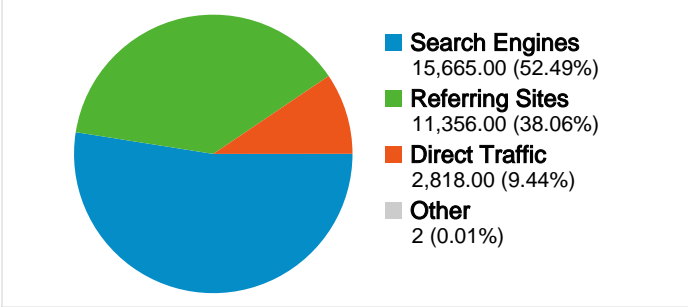

Traffic Sources Overview

Content Overview

Pages	Page Views	% Page Views
/	9,414	10.22%
/coffeetime-contents-page	3,050	3.31%
/start	2,408	2.61%
/expobar-brewtus-ii	2,395	2.60%
/izzo-alex-duetto	2,065	2.24%