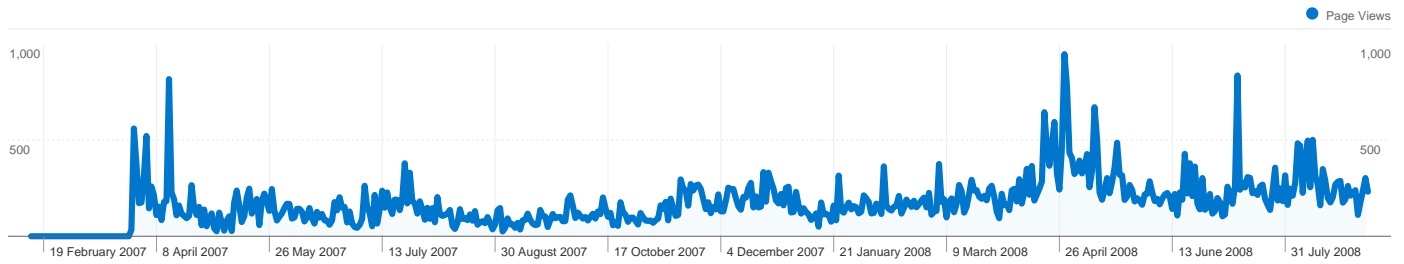

Site Usage

29,841 Visits

92,155 Page Views

3.09 Pages/Visit

62.47% Bounce Rate

00:02:58 Avg. Time on Site

67.64% % New Visits

Visitors Overview

20,186 people visited this site

-  **29,841** Visits
-  **20,186** Absolute Unique Visitors
-  **92,155** Page Views
-  **3.09** Average Page Views
-  **00:02:58** Time on Site
-  **62.47%** Bounce Rate
-  **67.76%** New Visits

Keywords	Visits	% visits
expobar brewtus ii	352	2.25%
izzo alex duetto	255	1.63%
izzo alex	211	1.35%
expobar brewtus	210	1.34%
izzo vivi	177	1.13%

29,841 visits came from 138 countries/territories

Site Usage

1 - 10 of 138

Pages on this site were viewed a total of 92,155 times

 **92,155** Page Views

 **62,939** Unique Views

 **62.47%** Bounce Rate

Top Content

Pages	Page Views	% Page Views
/	9,414	10.22%
/coffeetime-contents-page	3,050	3.31%
/start	2,408	2.61%
/expobar-brewtus-ii	2,395	2.60%
/izzo-alex-duetto	2,065	2.24%