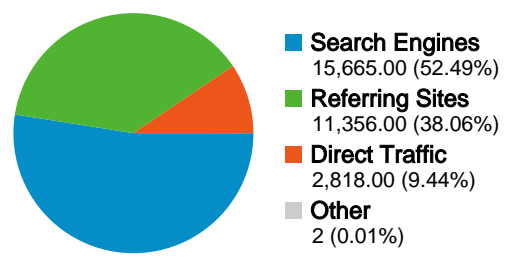

Site Usage

29,841 Visits

92,155 Page Views

3.09 Pages/Visit

62.47% Bounce Rate

00:02:58 Avg. Time on Site

67.64% % New Visits

Visitors Overview

20,186 people visited this site

-  **29,841** Visits
-  **20,186** Absolute Unique Visitors
-  **92,155** Page Views
-  **3.09** Average Page Views
-  **00:02:58** Time on Site
-  **62.47%** Bounce Rate
-  **67.76%** New Visits

All traffic sources sent a total of 29,841 visits

-  **9.44% Direct Traffic**
-  **38.06% Referring Sites**
-  **52.49% Search Engines**

Top Traffic Sources

Sources	Visits	% visits
google (organic)	14,748	49.42%
phpbber.com (referral)	2,888	9.68%
(direct) ((none))	2,818	9.44%
home-barista.com (referral)	1,545	5.18%
coffeetimeuk.com (referral)	846	2.84%