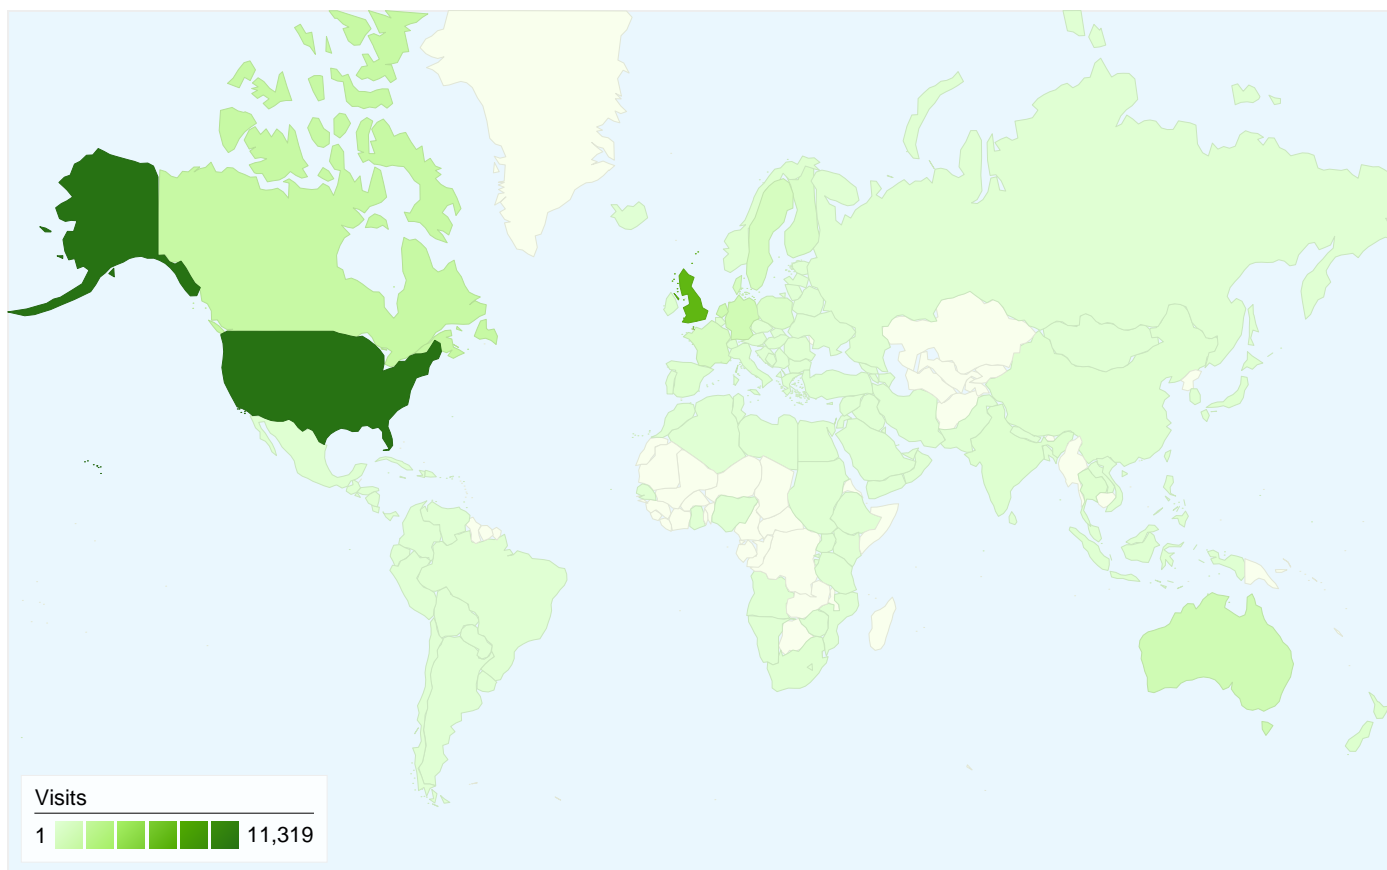

20,186 people visited this site

-  **29,841** Visits
-  **20,186** Absolute Unique Visitors
-  **92,155** Page Views
-  **3.09** Average Page Views
-  **00:02:58** Time on Site
-  **62.47%** Bounce Rate
-  **67.76%** New Visits

All traffic sources sent a total of 29,841 visits

-  **9.44% Direct Traffic**
-  **38.06% Referring Sites**
-  **52.49% Search Engines**

Top Traffic Sources

Sources	Visits	% visits
google (organic)	14,748	49.42%
phpbber.com (referral)	2,888	9.68%
(direct) ((none))	2,818	9.44%
home-barista.com (referral)	1,545	5.18%
coffeetimeuk.com (referral)	846	2.84%

Keywords	Visits	% visits
expobar brewtus ii	352	2.25%
izzo alex duetto	255	1.63%
izzo alex	211	1.35%
expobar brewtus	210	1.34%
izzo vivi	177	1.13%

29,841 visits came from 138 countries/territories

Site Usage