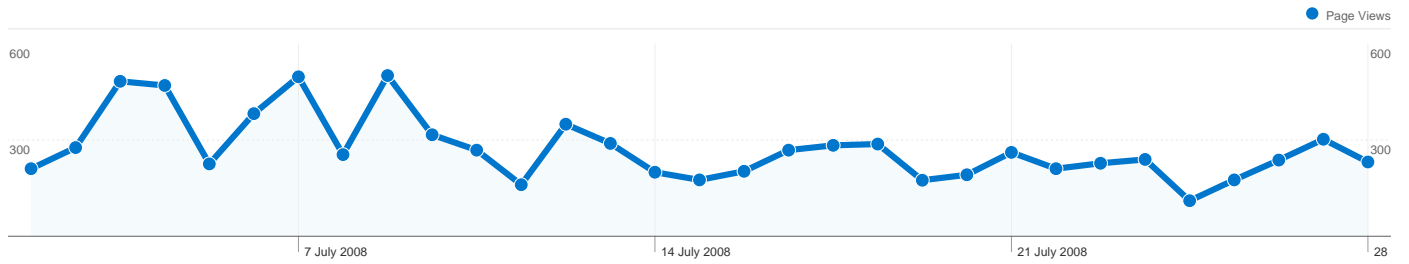

2,270 people visited this site

 **3,066** Visits

 **2,270** Absolute Unique Visitors

 **8,482** Page Views

 **2.77** Average Page Views

 **00:02:30** Time on Site

 **66.93%** Bounce Rate

 **67.61%** New Visits

Keywords	Visits	% visits
izzo alex duetto	121	7.19%
one way valve	45	2.67%
alex duetto	34	2.02%
expobar brewtus ii	33	1.96%
brewtus ii	22	1.31%

3,066 visits came from 69 countries/territories

Site Usage

Visits	Pages/Visit	Avg. Time on Site	% New Visits	Bounce Rate	
3,066 % of Site Total: 100.00%	2.77 Site Avg: 2.77 (0.00%)	00:02:30 Site Avg: 00:02:30 (0.00%)	67.68% Site Avg: 67.51% (0.24%)	66.93% Site Avg: 66.93% (0.00%)	
Country/Territory	Visits	Pages/Visit	Avg. Time on Site	% New Visits	Bounce Rate
United States	1,125	1.91	00:01:41	78.40%	74.40%
United Kingdom	506	4.92	00:04:43	42.89%	51.78%
Germany	176	2.19	00:01:14	61.93%	65.34%
Netherlands	165	3.13	00:03:26	67.27%	58.18%
Canada	159	2.86	00:02:31	79.87%	67.30%
Australia	150	2.62	00:02:14	69.33%	66.67%
Denmark	100	4.91	00:04:14	51.00%	56.00%
Sweden	99	3.28	00:02:59	43.43%	61.62%
France	61	2.48	00:01:50	83.61%	65.57%
Thailand	51	1.90	00:01:23	76.47%	78.43%

1 - 10 of 69

Pages on this site were viewed a total of 8,482 times

8,482 Page Views

5,959 Unique Views

66.93% Bounce Rate

Top Content

Pages	Page Views	% Page Views
/izzo-alex-duetto	790	9.31%
/	549	6.47%
/coffeetime-contents-page	283	3.34%
/e61-group-servicing	257	3.03%
/izzo-alex-duetto-pid-settings	216	2.55%