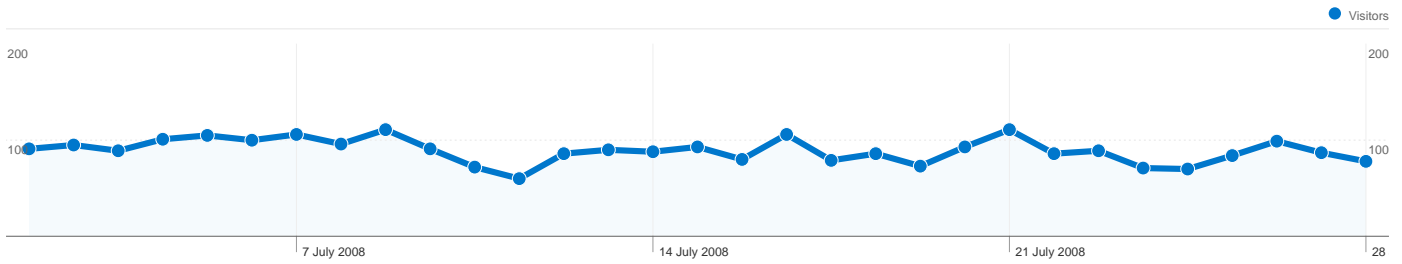

Site Usage

3,066 Visits

66.93% Bounce Rate

8,482 Page Views

00:02:30 Avg. Time on Site

2.77 Pages/Visit

67.51% % New Visits

Visitors Overview

Map Overlay world

Traffic Sources Overview

Content Overview

Pages	Page Views	% Page Views
/izzo-alex-duetto	790	9.31%
/	549	6.47%
/coffeetime-contents-page	283	3.34%
/e61-group-servicing	257	3.03%
/izzo-alex-duetto-pid-settings	216	2.55%

2,270 people visited this site

 **3,066** Visits

 **2,270** Absolute Unique Visitors

 **8,482** Page Views

 **2.77** Average Page Views

 **00:02:30** Time on Site

 **66.93%** Bounce Rate

 **67.61%** New Visits