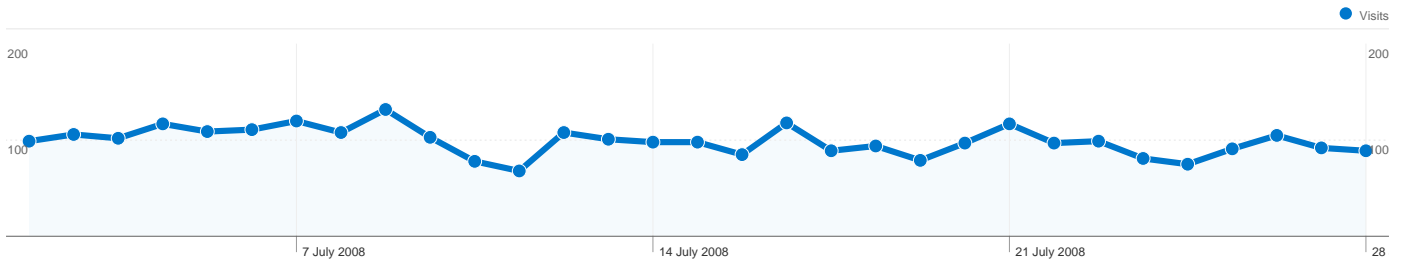

All traffic sources sent a total of 3,066 visits

- **7.73%** Direct Traffic
- **37.38%** Referring Sites
- **54.89%** Search Engines