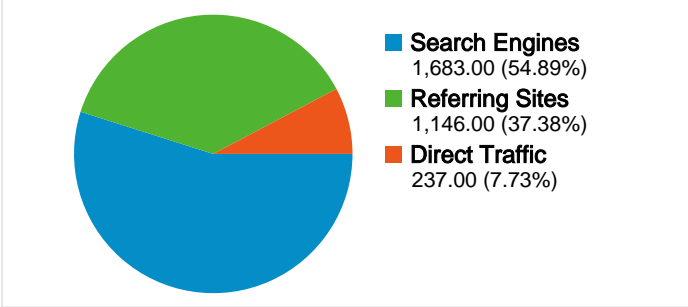

Traffic Sources Overview

Content Overview

Pages	Page Views	% Page Views
/izzo-alex-duetto	790	9.31%
/	549	6.47%
/coffeetime-contents-page	283	3.34%
/e61-group-servicing	257	3.03%
/izzo-alex-duetto-pid-settings	216	2.55%