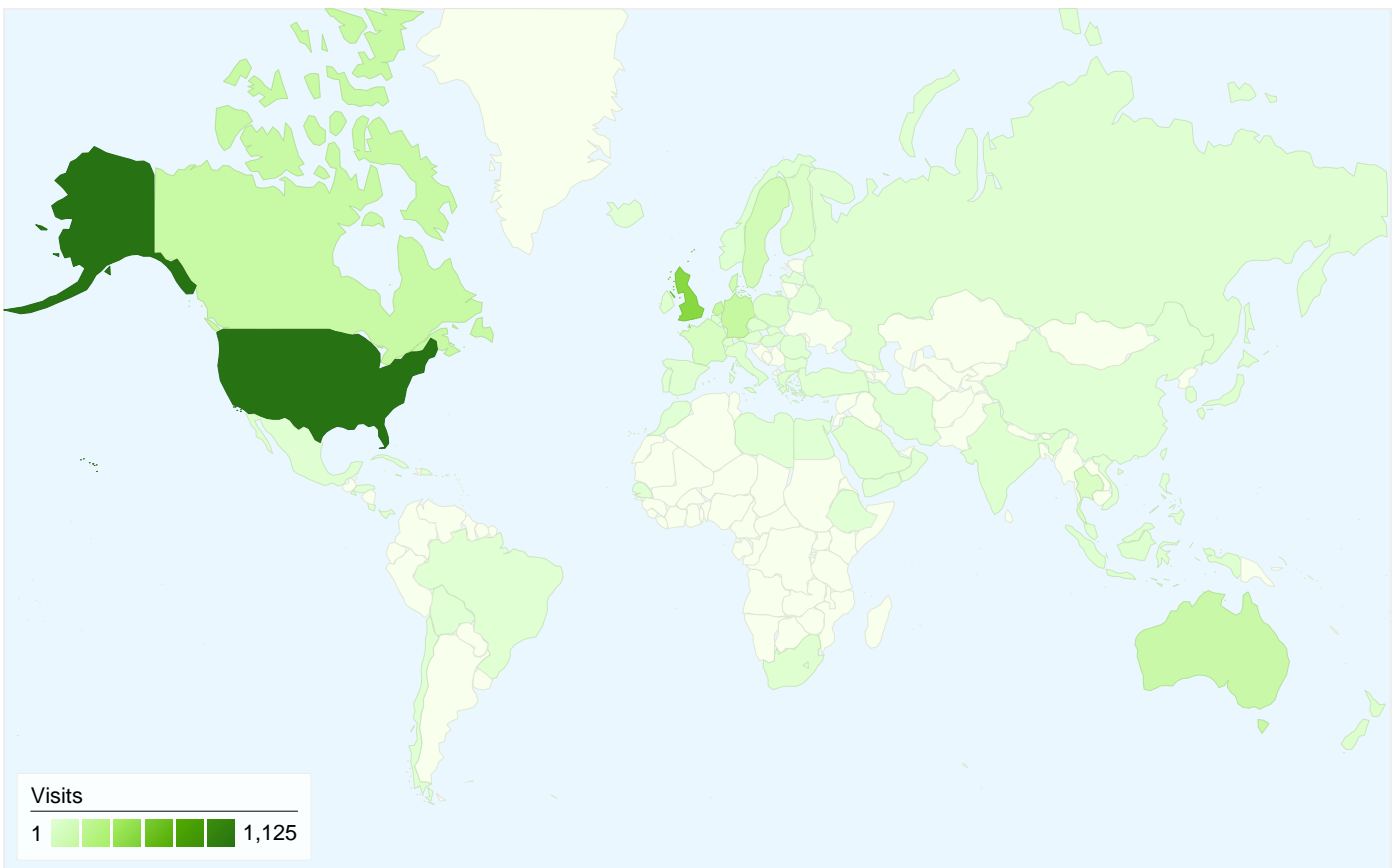

2,270 people visited this site

 **3,066** Visits

 **2,270** Absolute Unique Visitors

 **8,482** Page Views

 **2.77** Average Page Views

 **00:02:30** Time on Site

 **66.93%** Bounce Rate

 **67.61%** New Visits

All traffic sources sent a total of 3,066 visits

-  **7.73%** Direct Traffic
-  **37.38%** Referring Sites
-  **54.89%** Search Engines

Top Traffic Sources

Sources	Visits	% visits
google (organic)	1,586	51.73%
(direct) ((none))	237	7.73%
home-barista.com (referral)	202	6.59%
phpbber.com (referral)	178	5.81%
coffeetimeuk.com (referral)	151	4.92%

Keywords	Visits	% visits
izzo alex duetto	121	7.19%
one way valve	45	2.67%
alex duetto	34	2.02%
expobar brewtus ii	33	1.96%
brewtus ii	22	1.31%

3,066 visits came from 69 countries/territories

Site Usage

Visits	Pages/Visit	Avg. Time on Site	% New Visits	Bounce Rate	
3,066 % of Site Total: 100.00%	2.77 Site Avg: 2.77 (0.00%)	00:02:30 Site Avg: 00:02:30 (0.00%)	67.68% Site Avg: 67.51% (0.24%)	66.93% Site Avg: 66.93% (0.00%)	
Country/Territory	Visits	Pages/Visit	Avg. Time on Site	% New Visits	Bounce Rate
United States	1,125	1.91	00:01:41	78.40%	74.40%
United Kingdom	506	4.92	00:04:43	42.89%	51.78%
Germany	176	2.19	00:01:14	61.93%	65.34%
Netherlands	165	3.13	00:03:26	67.27%	58.18%
Canada	159	2.86	00:02:31	79.87%	67.30%
Australia	150	2.62	00:02:14	69.33%	66.67%
Denmark	100	4.91	00:04:14	51.00%	56.00%
Sweden	99	3.28	00:02:59	43.43%	61.62%
France	61	2.48	00:01:50	83.61%	65.57%
Thailand	51	1.90	00:01:23	76.47%	78.43%