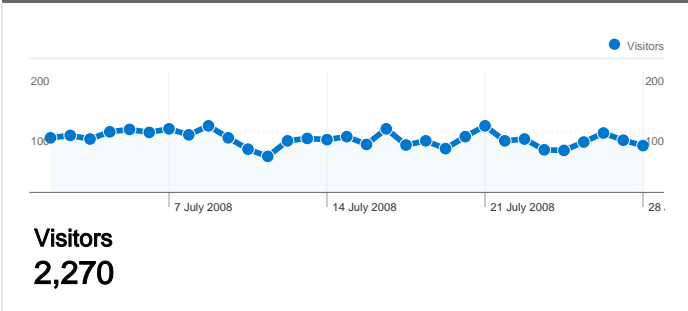

Site Usage

3,066 Visits

66.93% Bounce Rate

8,482 Page Views

00:02:30 Avg. Time on Site

2.77 Pages/Visit

67.51% % New Visits

Visitors Overview

2,270 people visited this site

 **3,066** Visits

 **2,270** Absolute Unique Visitors

 **8,482** Page Views

 **2.77** Average Page Views

 **00:02:30** Time on Site

 **66.93%** Bounce Rate

 **67.61%** New Visits

1 - 10 of 69

Pages on this site were viewed a total of 8,482 times

8,482 Page Views

5,959 Unique Views

66.93% Bounce Rate

Top Content

Pages	Page Views	% Page Views
/izzo-alex-duetto	790	9.31%
/	549	6.47%
/coffeetime-contents-page	283	3.34%
/e61-group-servicing	257	3.03%
/izzo-alex-duetto-pid-settings	216	2.55%