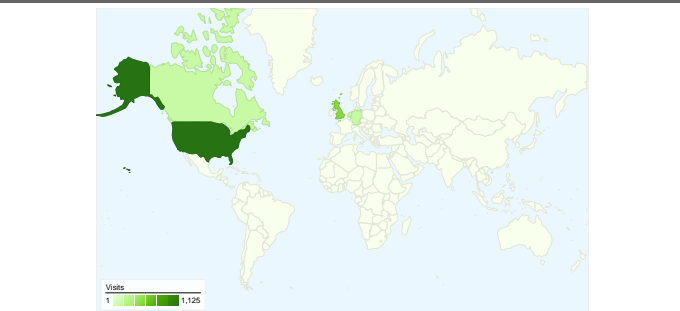

Site Usage

3,066 Visits

66.93% Bounce Rate

8,482 Page Views

00:02:30 Avg. Time on Site

2.77 Pages/Visit

67.51% % New Visits

Visitors Overview

Map Overlay world

Traffic Sources Overview

Content Overview

Pages	Page Views	% Page Views
/izzo-alex-duetto	790	9.31%
/	549	6.47%
/coffeetime-contents-page	283	3.34%
/e61-group-servicing	257	3.03%
/izzo-alex-duetto-pid-settings	216	2.55%

2,270 people visited this site

 **3,066** Visits

 **2,270** Absolute Unique Visitors

 **8,482** Page Views

 **2.77** Average Page Views

 **00:02:30** Time on Site

 **66.93%** Bounce Rate

 **67.61%** New Visits

All traffic sources sent a total of 3,066 visits

-  **7.73%** Direct Traffic
-  **37.38%** Referring Sites
-  **54.89%** Search Engines

Top Traffic Sources

Sources	Visits	% visits
google (organic)	1,586	51.73%
(direct) ((none))	237	7.73%
home-barista.com (referral)	202	6.59%
phpbber.com (referral)	178	5.81%
coffeetimeuk.com (referral)	151	4.92%