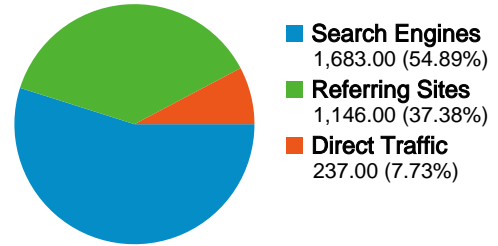

Site Usage

3,066 Visits

66.93% Bounce Rate

8,482 Page Views

00:02:30 Avg. Time on Site

2.77 Pages/Visit

67.51% % New Visits

Visitors Overview

2,270 people visited this site

 **3,066** Visits

 **2,270** Absolute Unique Visitors

 **8,482** Page Views

 **2.77** Average Page Views

 **00:02:30** Time on Site

 **66.93%** Bounce Rate

 **67.61%** New Visits

All traffic sources sent a total of 3,066 visits

-  **7.73%** Direct Traffic
-  **37.38%** Referring Sites
-  **54.89%** Search Engines

Top Traffic Sources

Sources	Visits	% visits
google (organic)	1,586	51.73%
(direct) ((none))	237	7.73%
home-barista.com (referral)	202	6.59%
phpbber.com (referral)	178	5.81%
coffeetimeuk.com (referral)	151	4.92%