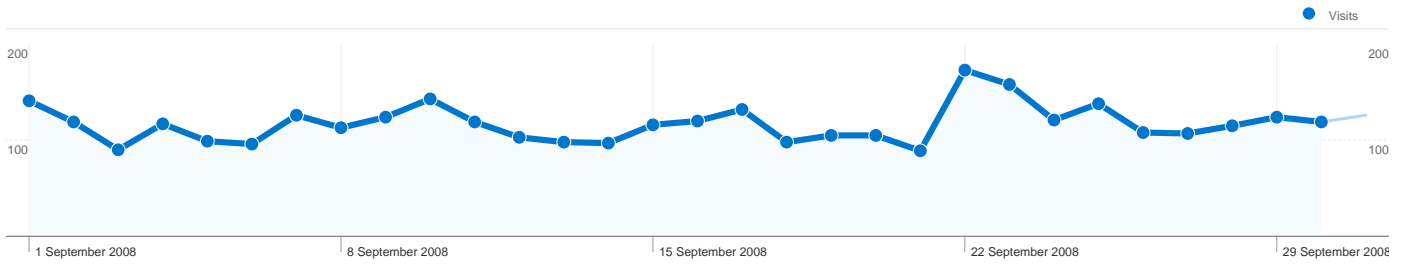

All traffic sources sent a total of 3,513 visits

- **8.28%** Direct Traffic
- **36.69%** Referring Sites
- **54.94%** Search Engines