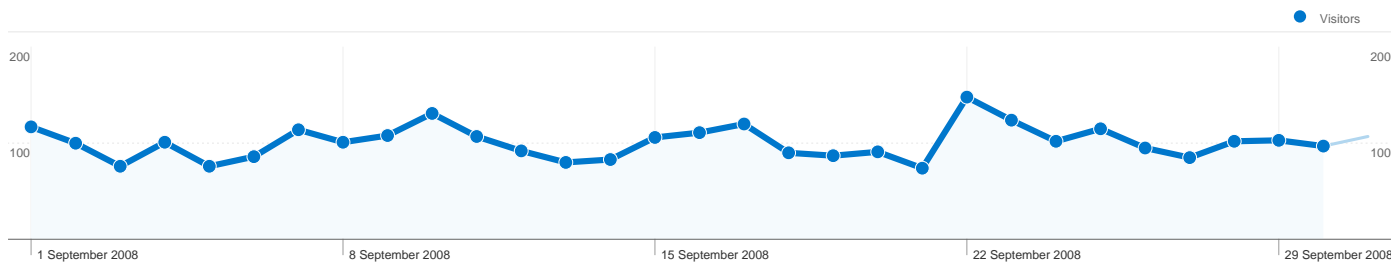

Site Usage

3,513 Visits

63.62% Bounce Rate

9,847 Page Views

00:02:33 Avg. Time on Site

2.80 Pages/Visit

63.34% % New Visits

Visitors Overview

Visitors
2,432

Map Overlay world

Traffic Sources Overview

Content Overview

Pages	Page Views	% Page Views
/	716	7.27%
/izzo-alex-duetto	531	5.39%
/gene-cafe-coffee-roaster	292	2.97%
/coffeetime-contents-page	281	2.85%
/izzo-alex-duetto-pid-settings	262	2.66%

2,432 people visited this site

3,513 Visits

2,432 Absolute Unique Visitors

9,847 Page Views

2.80 Average Page Views

00:02:33 Time on Site

63.62% Bounce Rate

63.34% New Visits

3,513 visits came from 77 countries/territories

Site Usage

Visits	Pages/Visit	Avg. Time on Site	% New Visits	Bounce Rate	
3,513 % of Site Total: 100.00%	2.80 Site Avg: 2.80 (0.00%)	00:02:33 Site Avg: 00:02:33 (0.00%)	63.42% Site Avg: 63.34% (0.13%)	63.62% Site Avg: 63.62% (0.00%)	
Country/Territory	Visits	Pages/Visit	Avg. Time on Site	% New Visits	Bounce Rate
United States	1,247	2.37	00:02:02	73.54%	68.97%
United Kingdom	632	4.02	00:04:09	38.29%	45.41%
Canada	269	3.13	00:02:23	71.38%	65.06%
Netherlands	174	3.53	00:03:47	68.97%	56.32%
Poland	156	1.96	00:01:36	10.26%	84.62%
Germany	141	2.67	00:02:53	59.57%	60.99%
Australia	114	2.46	00:02:41	82.46%	65.79%
Sweden	94	4.31	00:01:45	57.45%	59.57%
Denmark	79	3.34	00:03:17	46.84%	58.23%
Finland	65	2.14	00:01:43	80.00%	69.23%