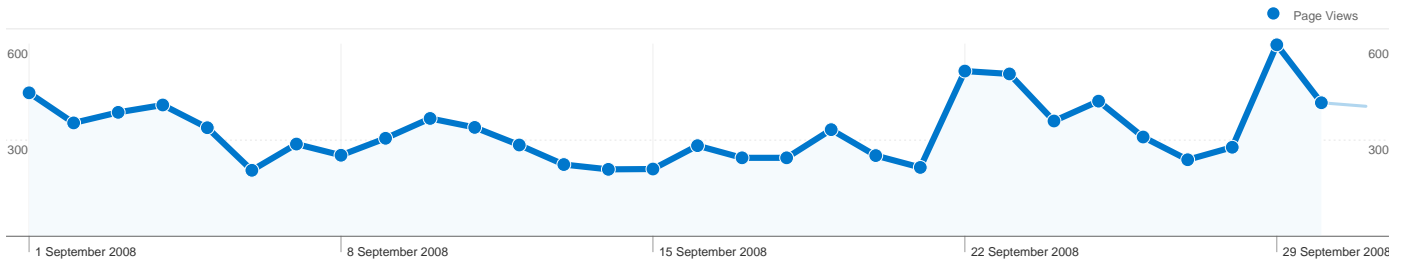

2,432 people visited this site

3,513 Visits

2,432 Absolute Unique Visitors

9,847 Page Views

2.80 Average Page Views

00:02:33 Time on Site

63.62% Bounce Rate

63.34% New Visits

All traffic sources sent a total of 3,513 visits

-  **8.28%** Direct Traffic
-  **36.69%** Referring Sites
-  **54.94%** Search Engines

Top Traffic Sources

Sources	Visits	% visits	Keywords	Visits	% visits
google (organic)	1,821	51.84%	izzo alex duetto	91	4.72%
phpbber.com (referral)	309	8.80%	"gene cafe" tips	88	4.56%
(direct) ((none))	291	8.28%	alex duetto	63	3.26%
cofeegeek.com (referral)	189	5.38%	expobar brewtus ii	34	1.76%
coffeetimeuk.com (referral)	149	4.24%	one way valve	32	1.66%

3,513 visits came from 77 countries/territories

Site Usage

Visits	Pages/Visit	Avg. Time on Site	% New Visits	Bounce Rate	
3,513 % of Site Total: 100.00%	2.80 Site Avg: 2.80 (0.00%)	00:02:33 Site Avg: 00:02:33 (0.00%)	63.42% Site Avg: 63.34% (0.13%)	63.62% Site Avg: 63.62% (0.00%)	
Country/Territory	Visits	Pages/Visit	Avg. Time on Site	% New Visits	Bounce Rate
United States	1,247	2.37	00:02:02	73.54%	68.97%
United Kingdom	632	4.02	00:04:09	38.29%	45.41%
Canada	269	3.13	00:02:23	71.38%	65.06%
Netherlands	174	3.53	00:03:47	68.97%	56.32%
Poland	156	1.96	00:01:36	10.26%	84.62%
Germany	141	2.67	00:02:53	59.57%	60.99%
Australia	114	2.46	00:02:41	82.46%	65.79%
Sweden	94	4.31	00:01:45	57.45%	59.57%
Denmark	79	3.34	00:03:17	46.84%	58.23%
Finland	65	2.14	00:01:43	80.00%	69.23%

1 - 10 of 77

Pages on this site were viewed a total of **9,847** times

9,847 Page Views

6,957 Unique Views

63.62% Bounce Rate

Top Content

Pages	Page Views	% Page Views
/	716	7.27%
/izzo-alex-duetto	531	5.39%
/gene-cafe-coffee-roaster	292	2.97%
/coffeetime-contents-page	281	2.85%
/izzo-alex-duetto-pid-settings	262	2.66%