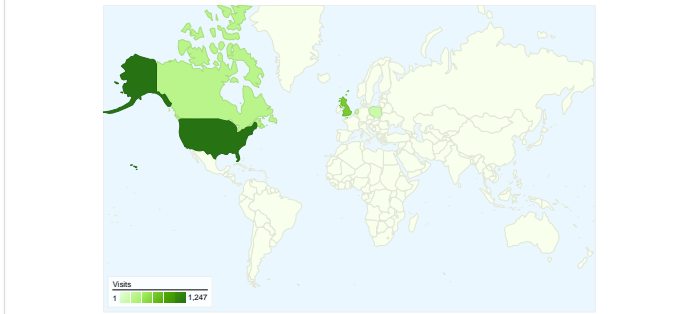

Site Usage

3,513 Visits

63.62% Bounce Rate

9,847 Page Views

00:02:33 Avg. Time on Site

2.80 Pages/Visit

63.34% % New Visits

Visitors Overview

Visitors
2,432

Map Overlay world

Traffic Sources Overview

Content Overview

Pages	Page Views	% Page Views
/	716	7.27%
/izzo-alex-duetto	531	5.39%
/gene-cafe-coffee-roaster	292	2.97%
/coffeetime-contents-page	281	2.85%
/izzo-alex-duetto-pid-settings	262	2.66%

All traffic sources sent a total of 3,513 visits

-  **8.28%** Direct Traffic
-  **36.69%** Referring Sites
-  **54.94%** Search Engines

Top Traffic Sources

Sources	Visits	% visits	Keywords	Visits	% visits
google (organic)	1,821	51.84%	izzo alex duetto	91	4.72%
phpbber.com (referral)	309	8.80%	"gene cafe" tips	88	4.56%
(direct) ((none))	291	8.28%	alex duetto	63	3.26%
cofeegeek.com (referral)	189	5.38%	expobar brewtus ii	34	1.76%
coffeetimeuk.com (referral)	149	4.24%	one way valve	32	1.66%

3,513 visits came from 77 countries/territories

Site Usage

Visits	Pages/Visit	Avg. Time on Site	% New Visits	Bounce Rate	
3,513 % of Site Total: 100.00%	2.80 Site Avg: 2.80 (0.00%)	00:02:33 Site Avg: 00:02:33 (0.00%)	63.42% Site Avg: 63.34% (0.13%)	63.62% Site Avg: 63.62% (0.00%)	
Country/Territory	Visits	Pages/Visit	Avg. Time on Site	% New Visits	Bounce Rate
United States	1,247	2.37	00:02:02	73.54%	68.97%
United Kingdom	632	4.02	00:04:09	38.29%	45.41%
Canada	269	3.13	00:02:23	71.38%	65.06%
Netherlands	174	3.53	00:03:47	68.97%	56.32%
Poland	156	1.96	00:01:36	10.26%	84.62%
Germany	141	2.67	00:02:53	59.57%	60.99%
Australia	114	2.46	00:02:41	82.46%	65.79%
Sweden	94	4.31	00:01:45	57.45%	59.57%
Denmark	79	3.34	00:03:17	46.84%	58.23%
Finland	65	2.14	00:01:43	80.00%	69.23%