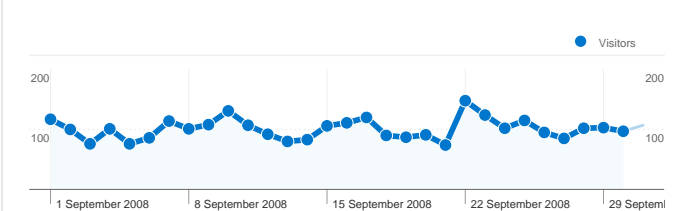

Site Usage

3,513 Visits

63.62% Bounce Rate

9,847 Page Views

00:02:33 Avg. Time on Site

2.80 Pages/Visit

63.34% % New Visits

Visitors Overview

Visitors
2,432

Map Overlay world

Traffic Sources Overview

Content Overview

Pages	Page Views	% Page Views
/	716	7.27%
/izzo-alex-duetto	531	5.39%
/gene-cafe-coffee-roaster	292	2.97%
/coffeetime-contents-page	281	2.85%
/izzo-alex-duetto-pid-settings	262	2.66%

2,432 people visited this site

3,513 Visits

2,432 Absolute Unique Visitors

9,847 Page Views

2.80 Average Page Views

00:02:33 Time on Site

63.62% Bounce Rate

63.34% New Visits

3,513 visits came from 77 countries/territories

Site Usage

Visits	Pages/Visit	Avg. Time on Site	% New Visits	Bounce Rate	
3,513 % of Site Total: 100.00%	2.80 Site Avg: 2.80 (0.00%)	00:02:33 Site Avg: 00:02:33 (0.00%)	63.42% Site Avg: 63.34% (0.13%)	63.62% Site Avg: 63.62% (0.00%)	
Country/Territory	Visits	Pages/Visit	Avg. Time on Site	% New Visits	Bounce Rate
United States	1,247	2.37	00:02:02	73.54%	68.97%
United Kingdom	632	4.02	00:04:09	38.29%	45.41%
Canada	269	3.13	00:02:23	71.38%	65.06%
Netherlands	174	3.53	00:03:47	68.97%	56.32%
Poland	156	1.96	00:01:36	10.26%	84.62%
Germany	141	2.67	00:02:53	59.57%	60.99%
Australia	114	2.46	00:02:41	82.46%	65.79%
Sweden	94	4.31	00:01:45	57.45%	59.57%
Denmark	79	3.34	00:03:17	46.84%	58.23%
Finland	65	2.14	00:01:43	80.00%	69.23%