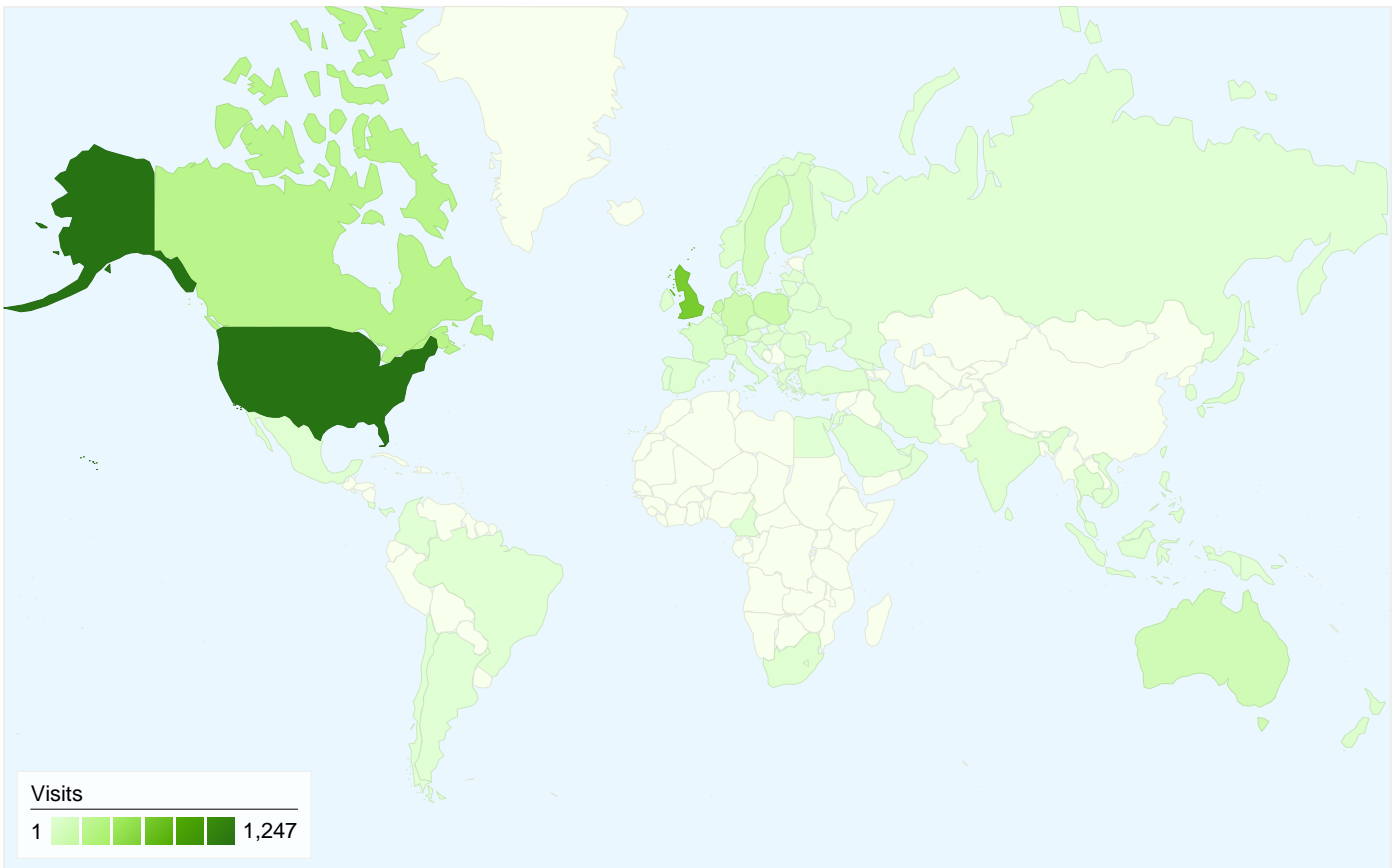

2,432 people visited this site

3,513 Visits

2,432 Absolute Unique Visitors

9,847 Page Views

2.80 Average Page Views

00:02:33 Time on Site

63.62% Bounce Rate

63.34% New Visits

All traffic sources sent a total of 3,513 visits

-  **8.28%** Direct Traffic
-  **36.69%** Referring Sites
-  **54.94%** Search Engines

Top Traffic Sources

Sources	Visits	% visits	Keywords	Visits	% visits
google (organic)	1,821	51.84%	izzo alex duetto	91	4.72%
phpbber.com (referral)	309	8.80%	"gene cafe" tips	88	4.56%
(direct) ((none))	291	8.28%	alex duetto	63	3.26%
cofeegeek.com (referral)	189	5.38%	expobar brewtus ii	34	1.76%
coffeetimeuk.com (referral)	149	4.24%	one way valve	32	1.66%

3,513 visits came from 77 countries/territories

Site Usage

Visits	Pages/Visit	Avg. Time on Site	% New Visits	Bounce Rate	
3,513 % of Site Total: 100.00%	2.80 Site Avg: 2.80 (0.00%)	00:02:33 Site Avg: 00:02:33 (0.00%)	63.42% Site Avg: 63.34% (0.13%)	63.62% Site Avg: 63.62% (0.00%)	
Country/Territory	Visits	Pages/Visit	Avg. Time on Site	% New Visits	Bounce Rate
United States	1,247	2.37	00:02:02	73.54%	68.97%
United Kingdom	632	4.02	00:04:09	38.29%	45.41%
Canada	269	3.13	00:02:23	71.38%	65.06%
Netherlands	174	3.53	00:03:47	68.97%	56.32%
Poland	156	1.96	00:01:36	10.26%	84.62%
Germany	141	2.67	00:02:53	59.57%	60.99%
Australia	114	2.46	00:02:41	82.46%	65.79%
Sweden	94	4.31	00:01:45	57.45%	59.57%
Denmark	79	3.34	00:03:17	46.84%	58.23%
Finland	65	2.14	00:01:43	80.00%	69.23%