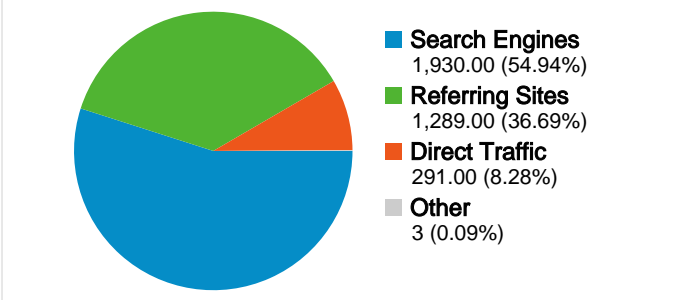

Traffic Sources Overview

Content Overview

Pages	Page Views	% Page Views
/	716	7.27%
/izzo-alex-duetto	531	5.39%
/gene-cafe-coffee-roaster	292	2.97%
/coffeetime-contents-page	281	2.85%
/izzo-alex-duetto-pid-settings	262	2.66%