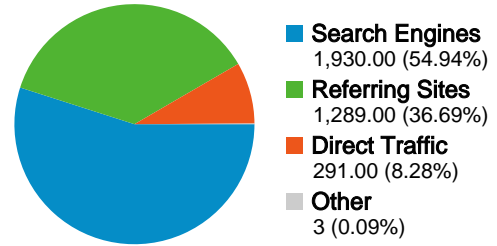

Site Usage

3,513 Visits

63.62% Bounce Rate

9,847 Page Views

00:02:33 Avg. Time on Site

2.80 Pages/Visit

63.34% % New Visits

Visitors Overview

2,432 people visited this site

3,513 Visits

2,432 Absolute Unique Visitors

9,847 Page Views

2.80 Average Page Views

00:02:33 Time on Site

63.62% Bounce Rate

63.34% New Visits

All traffic sources sent a total of 3,513 visits

-  **8.28%** Direct Traffic
-  **36.69%** Referring Sites
-  **54.94%** Search Engines

Top Traffic Sources

Sources	Visits	% visits	Keywords	Visits	% visits
google (organic)	1,821	51.84%	izzo alex duetto	91	4.72%
phpbber.com (referral)	309	8.80%	"gene cafe" tips	88	4.56%
(direct) ((none))	291	8.28%	alex duetto	63	3.26%
cofeegeek.com (referral)	189	5.38%	expobar brewtus ii	34	1.76%
coffeetimeuk.com (referral)	149	4.24%	one way valve	32	1.66%

3,513 visits came from 77 countries/territories

Site Usage

Visits	Pages/Visit	Avg. Time on Site	% New Visits	Bounce Rate	
3,513 % of Site Total: 100.00%	2.80 Site Avg: 2.80 (0.00%)	00:02:33 Site Avg: 00:02:33 (0.00%)	63.42% Site Avg: 63.34% (0.13%)	63.62% Site Avg: 63.62% (0.00%)	
Country/Territory	Visits	Pages/Visit	Avg. Time on Site	% New Visits	Bounce Rate
United States	1,247	2.37	00:02:02	73.54%	68.97%
United Kingdom	632	4.02	00:04:09	38.29%	45.41%
Canada	269	3.13	00:02:23	71.38%	65.06%
Netherlands	174	3.53	00:03:47	68.97%	56.32%
Poland	156	1.96	00:01:36	10.26%	84.62%
Germany	141	2.67	00:02:53	59.57%	60.99%
Australia	114	2.46	00:02:41	82.46%	65.79%
Sweden	94	4.31	00:01:45	57.45%	59.57%
Denmark	79	3.34	00:03:17	46.84%	58.23%
Finland	65	2.14	00:01:43	80.00%	69.23%